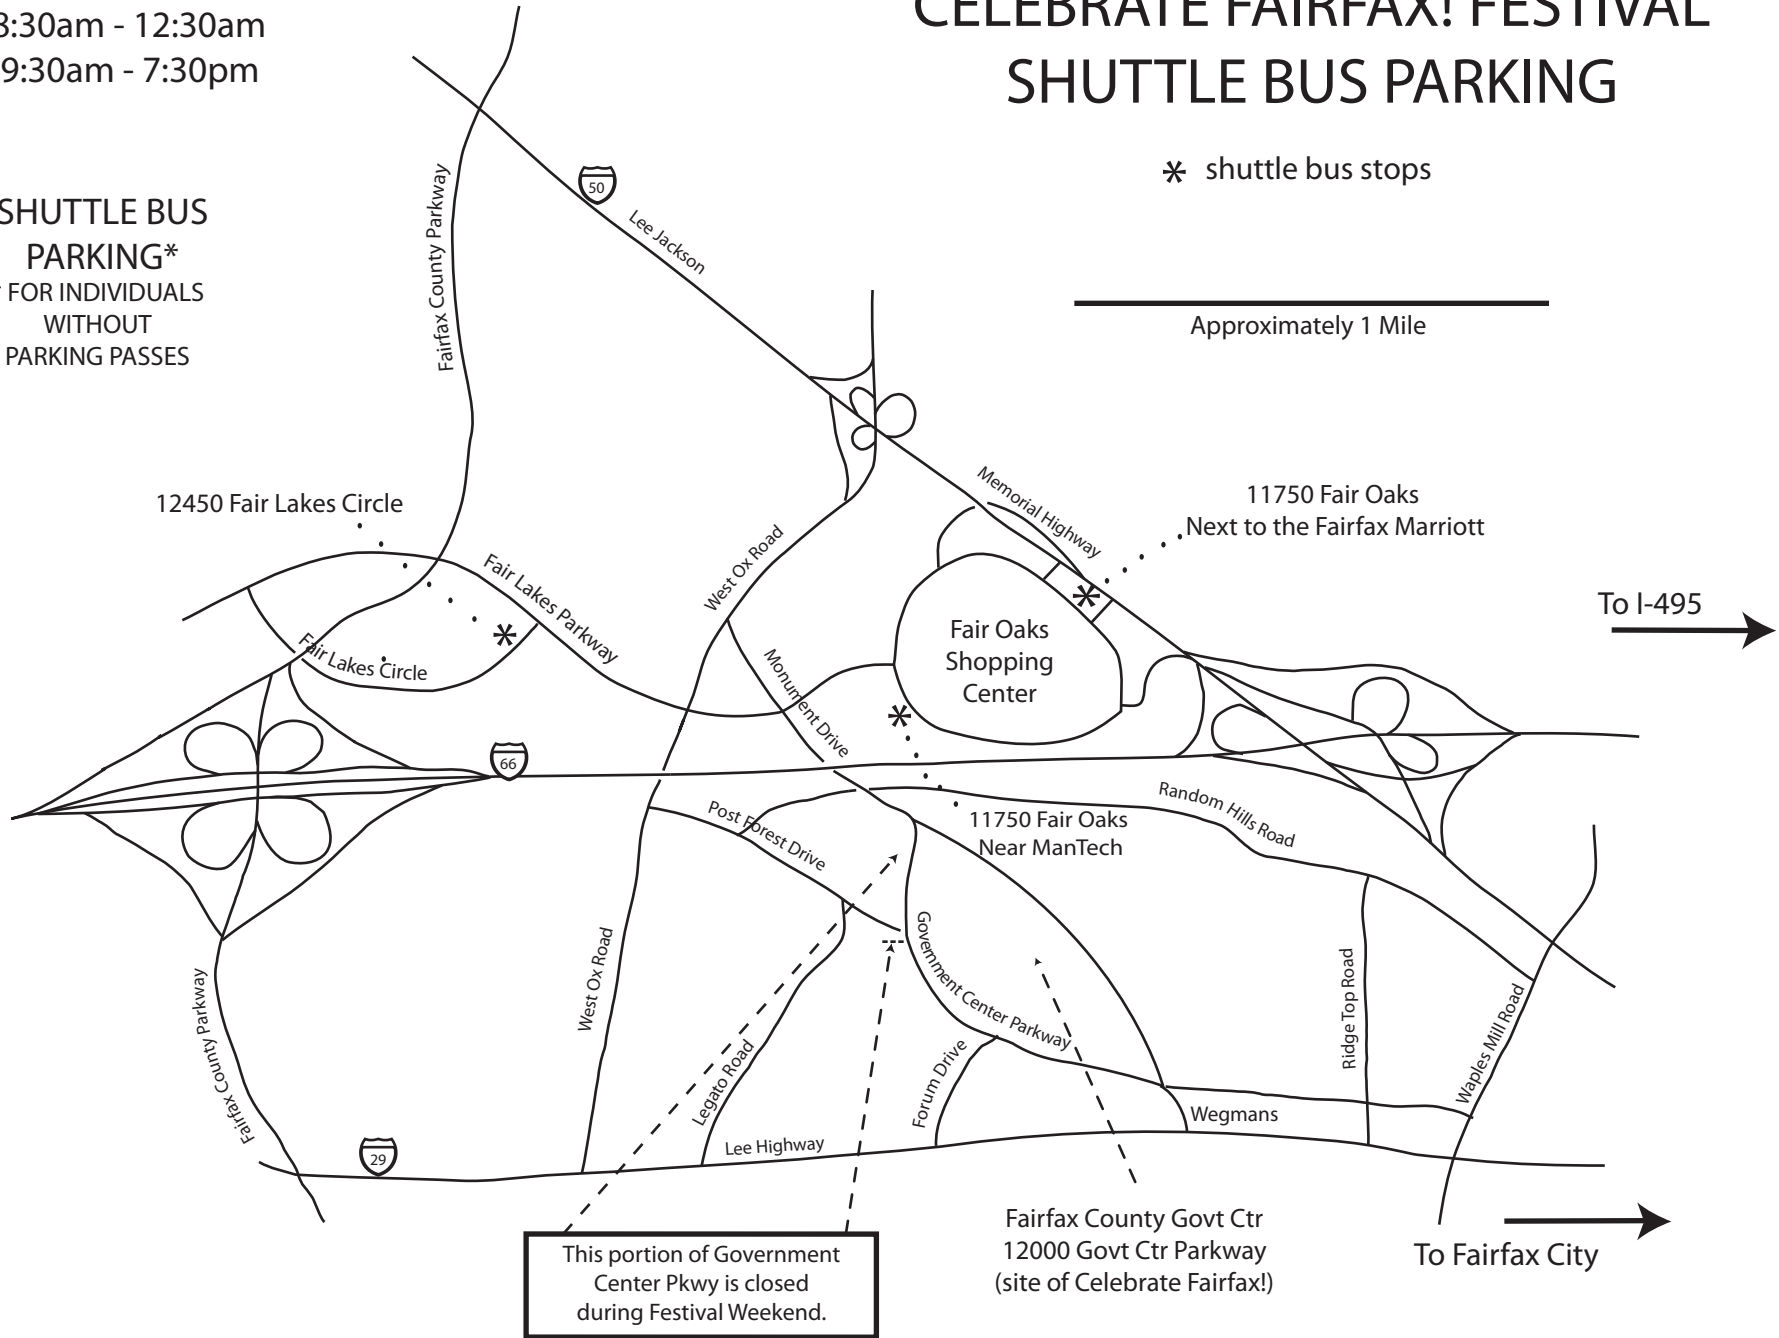

Shuttle Bus Hours:

Fri 4:30pm - 12:30am

Sat 8:30am - 12:30am

Sun 9:30am - 7:30pm

CELEBRATE FAIRFAX! FESTIVAL SHUTTLE BUS PARKING

* shuttle bus stops

Approximately 1 Mile

SHUTTLE BUS PARKING*

* FOR INDIVIDUALS
WITHOUT
PARKING PASSES

* Shuttle buses operate until one-half hour after the Festival closes.