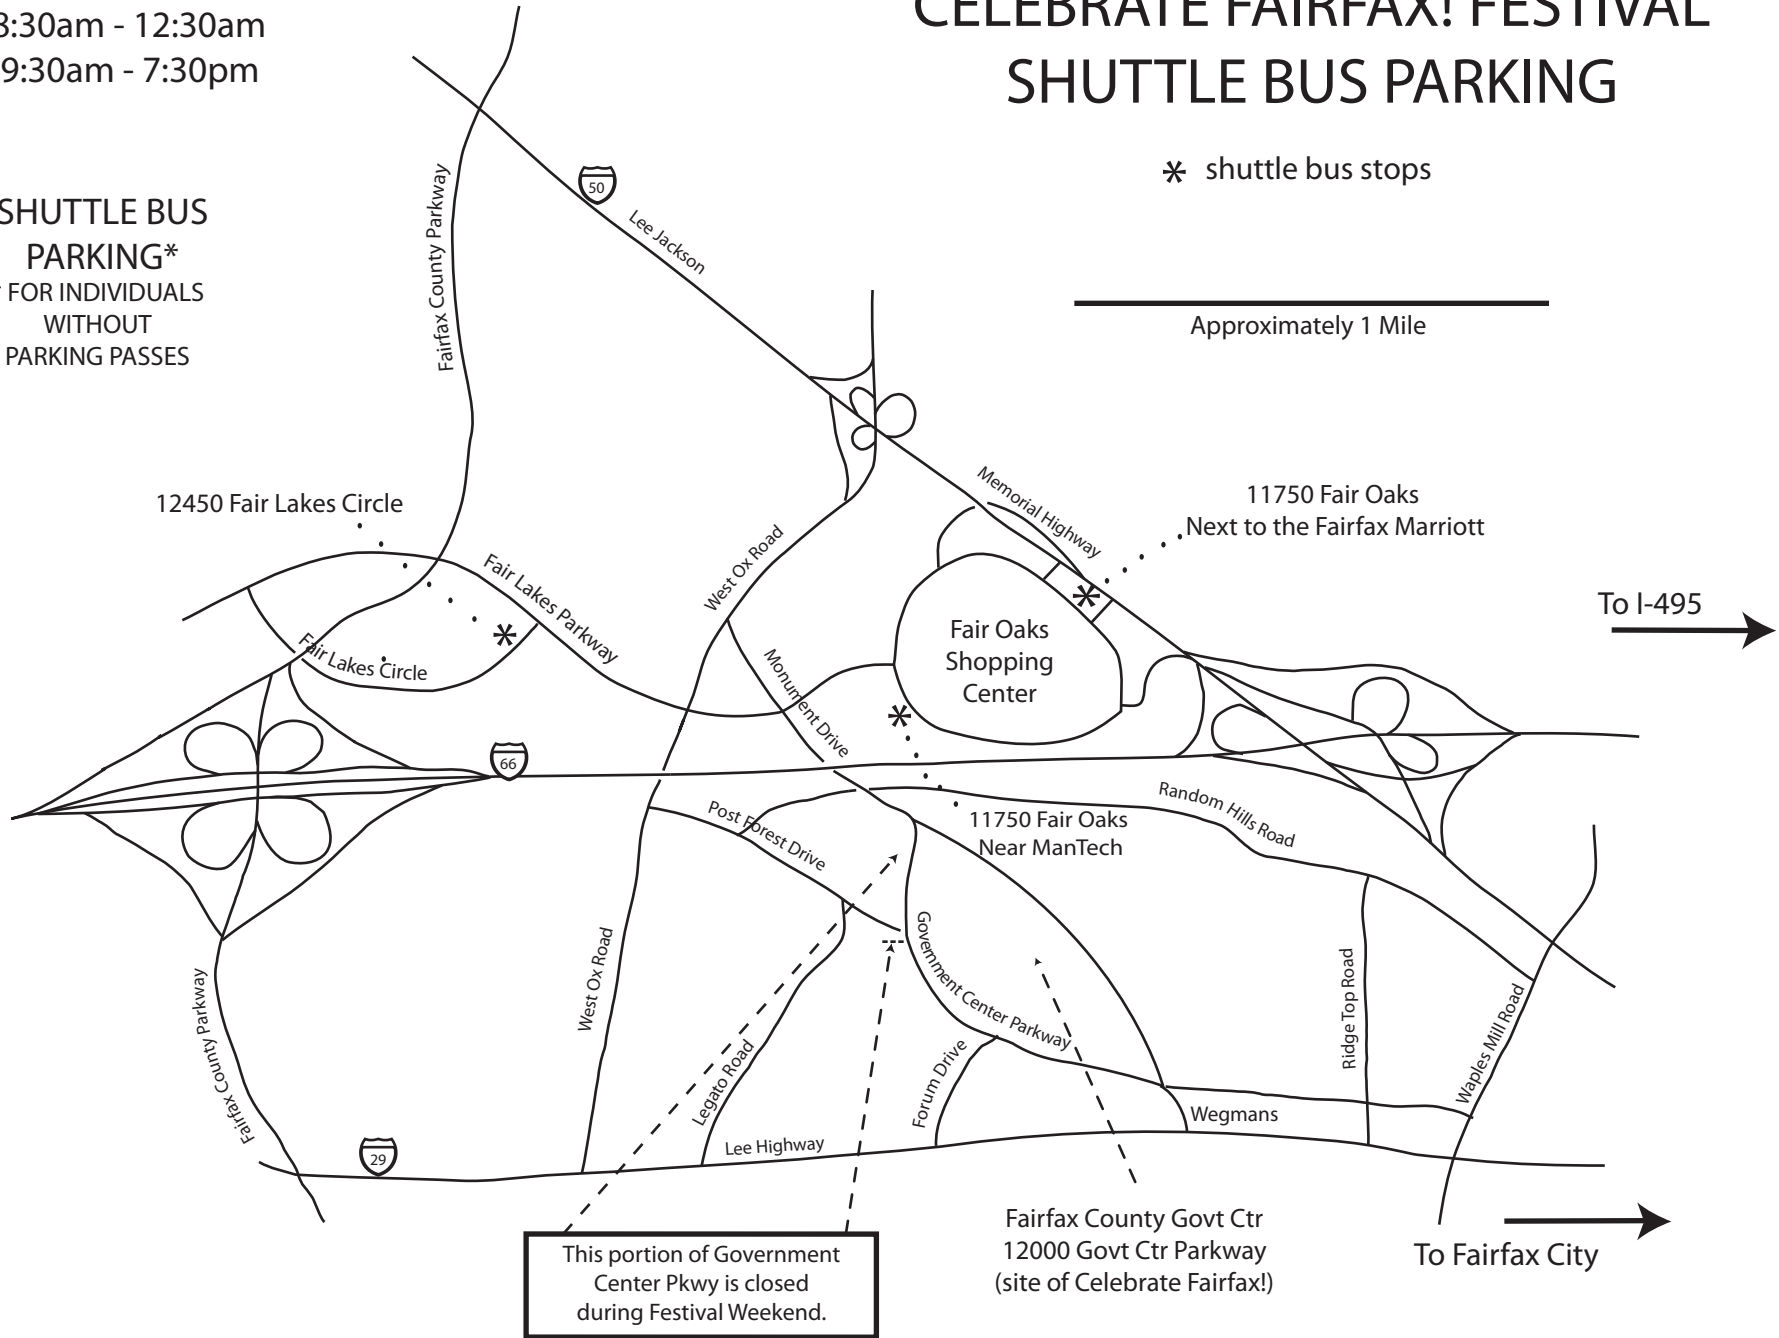

Shuttle Bus Hours:

Fri 4:30pm - 12:30am

Sat 8:30am - 12:30am

Sun 9:30am - 7:30pm

CELEBRATE FAIRFAX! FESTIVAL SHUTTLE BUS PARKING

* shuttle bus stops

Approximately 1 Mile

**SHUTTLE BUS
PARKING***

* FOR INDIVIDUALS
WITHOUT
PARKING PASSES

* Shuttle buses operate until one-half hour after the Festival closes.